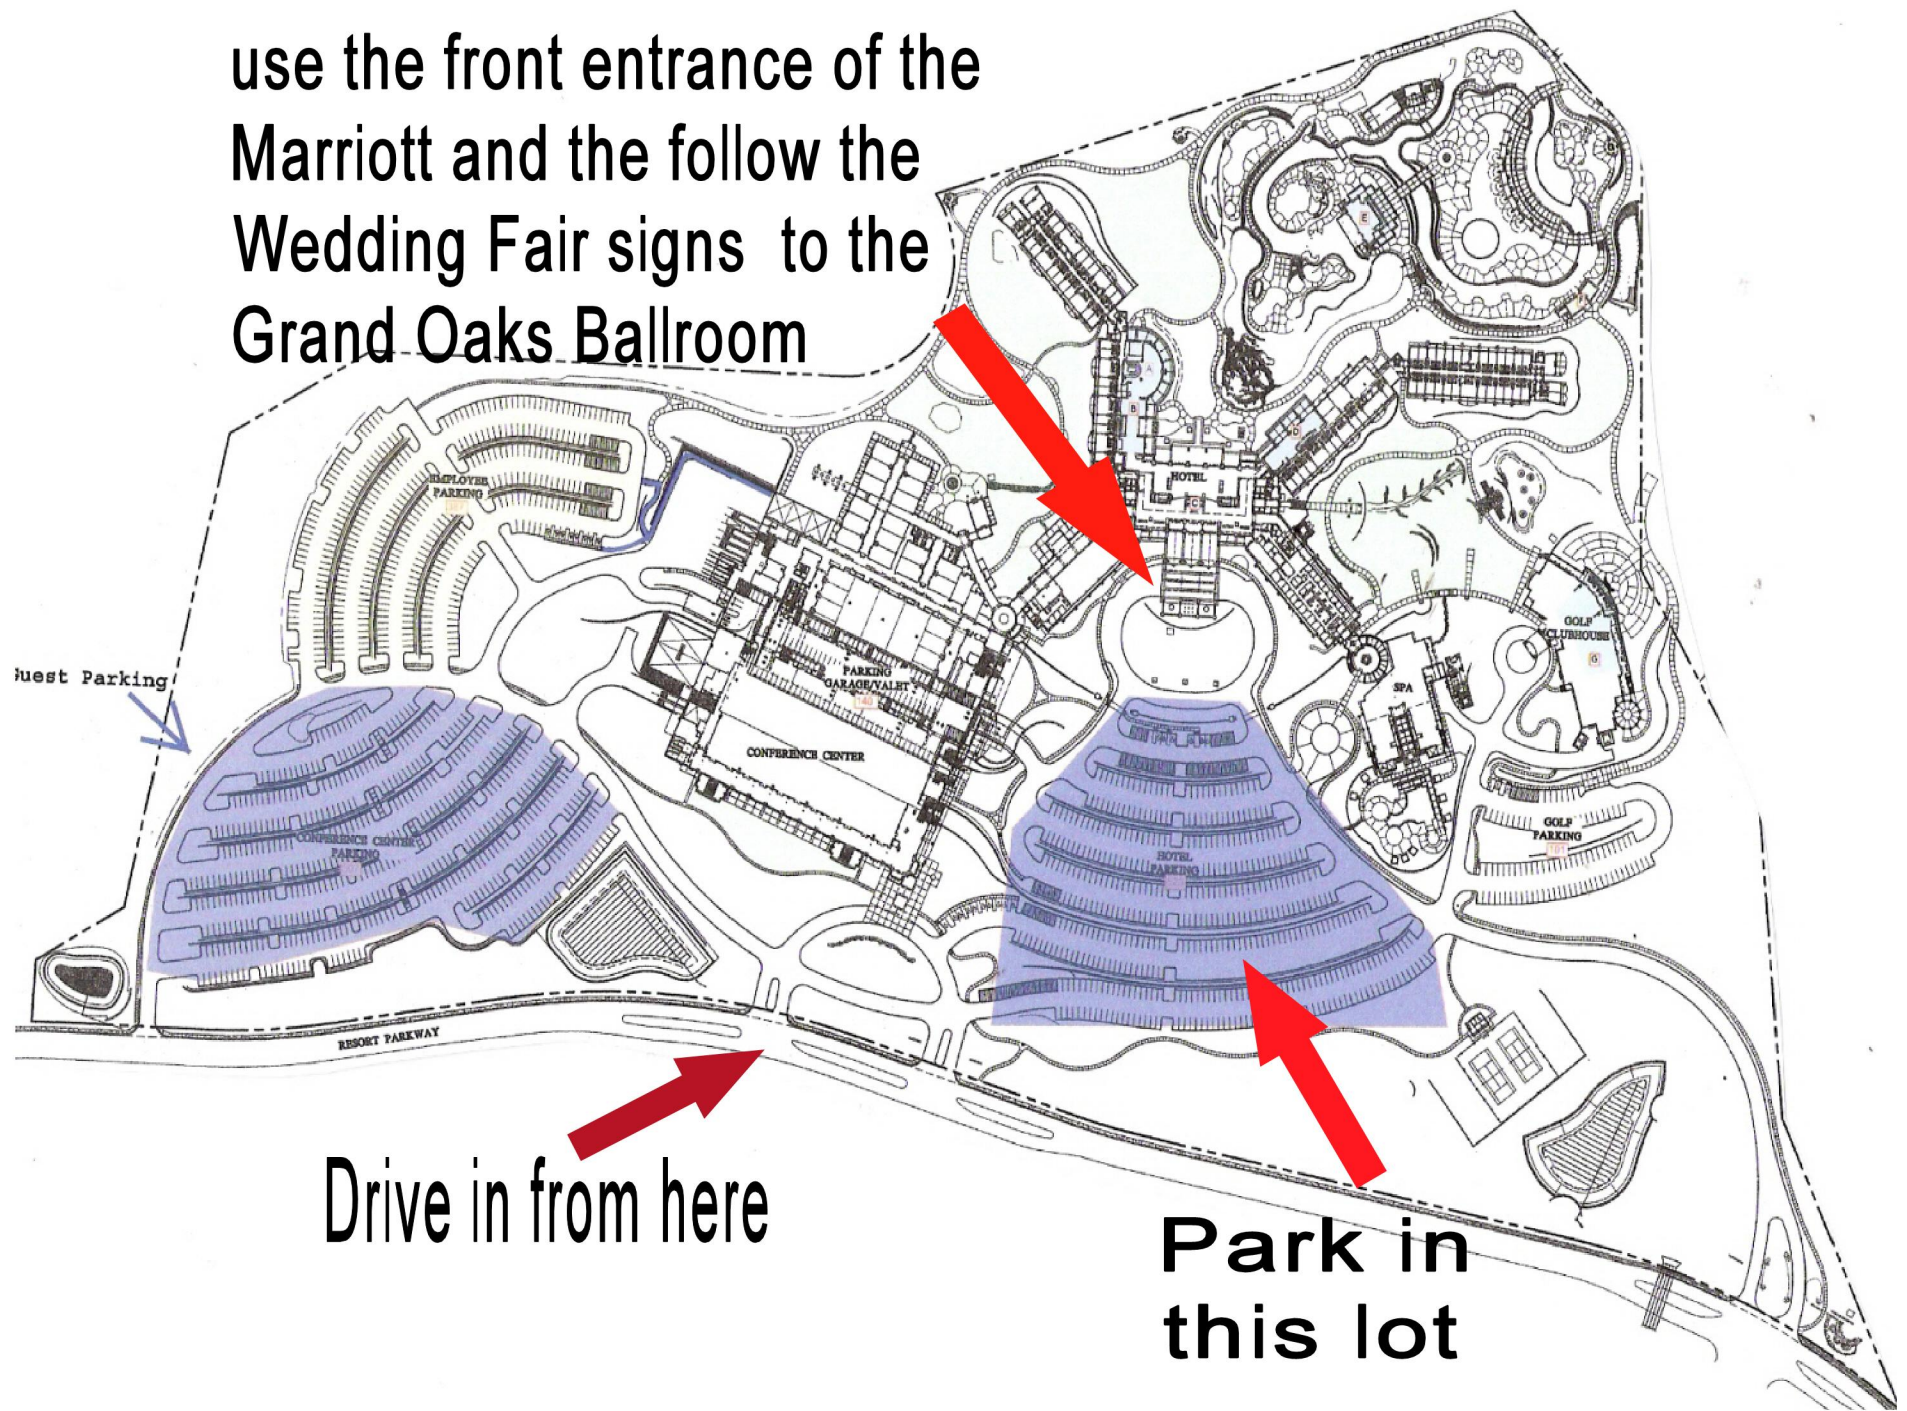

From I-35/Austin

Exit 1604 West

Travel approximately 8 miles

Exit 281 North (Johnson City) and make a right onto the 281 access road

Take 281 North about 2 miles past 1604

Make a right at TPC Parkway (street is Stone Oak Parkway to the left) and go about 2 miles

Enter a subdivision called Cibolo Canyon & resort will be on your left

Turn left on Resort Parkway

From I-10/Boerne

Exit 1604 East

Travel approximately 8 miles

Exit 281 North (Johnson City) and make a right onto the 281 access road

Take 281 North about 2 miles past 1604

Make a right at TPC Parkway (street is Stone Oak Parkway to the left) and go about 2 miles

Enter a subdivision called Cibolo Canyon & resort will be on your left

Turn left on Resort Parkway

Resort address is 23808 Resort Parkway, San Antonio, TX 78264

use the front entrance of the Marriott and the follow the Wedding Fair signs to the Grand Oaks Ballroom

Drive in from here

Park in this lot